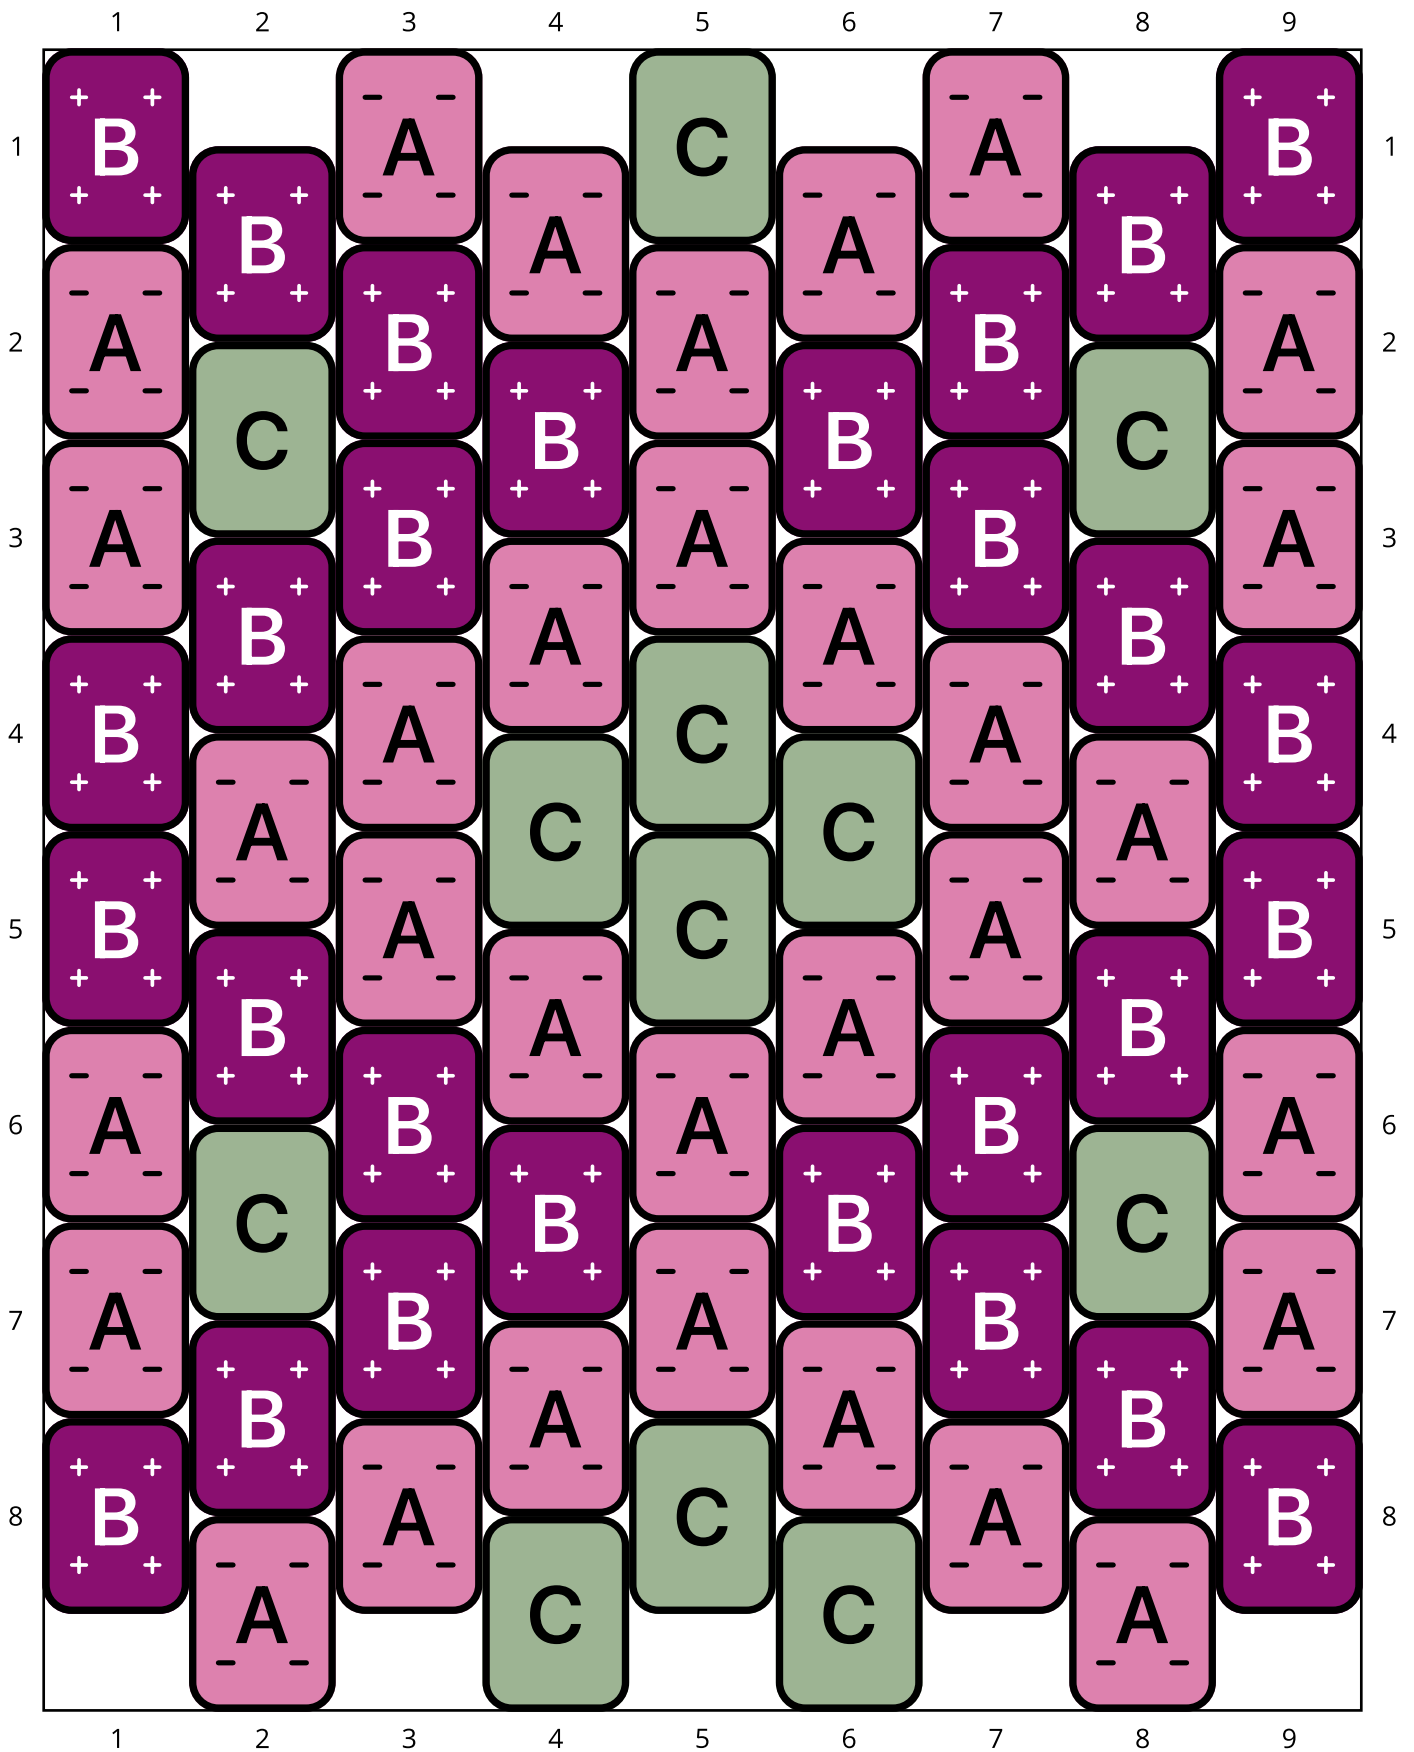

Waterlily Diamonds

Type: Peyote

Width: 9

Height: 8

Finished size: 1.1 x 1.4 cm

Total beads: 72

Miyuki Delica 11/0 (DB)

DB1742
Rose Lined Opal AB
Count: 32

DB1747
Fuchsia Lined Amethyst AB
Count: 28

DB2052
Neon Asparagus Green
Count: 12